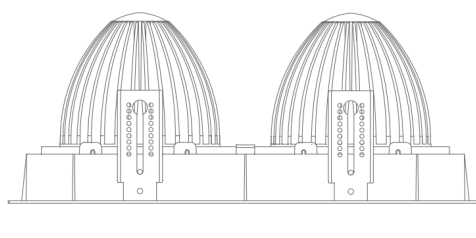

## KEY FEATURES

Gimball spot, the spot can be directed in any direction, without it protruding from the ceiling. This creates a calm image on the ceiling. The recessed spot can be tilted 30° and rotated 360°, which gives a great deal of flexibility to move the spot according to products, including rotating the spot.

## DIMENSIONS

215 x 215

Cutout Size  
1-light  
205x195mm

157

157

215 x 390

Cutout Size  
2-light  
205x370mm